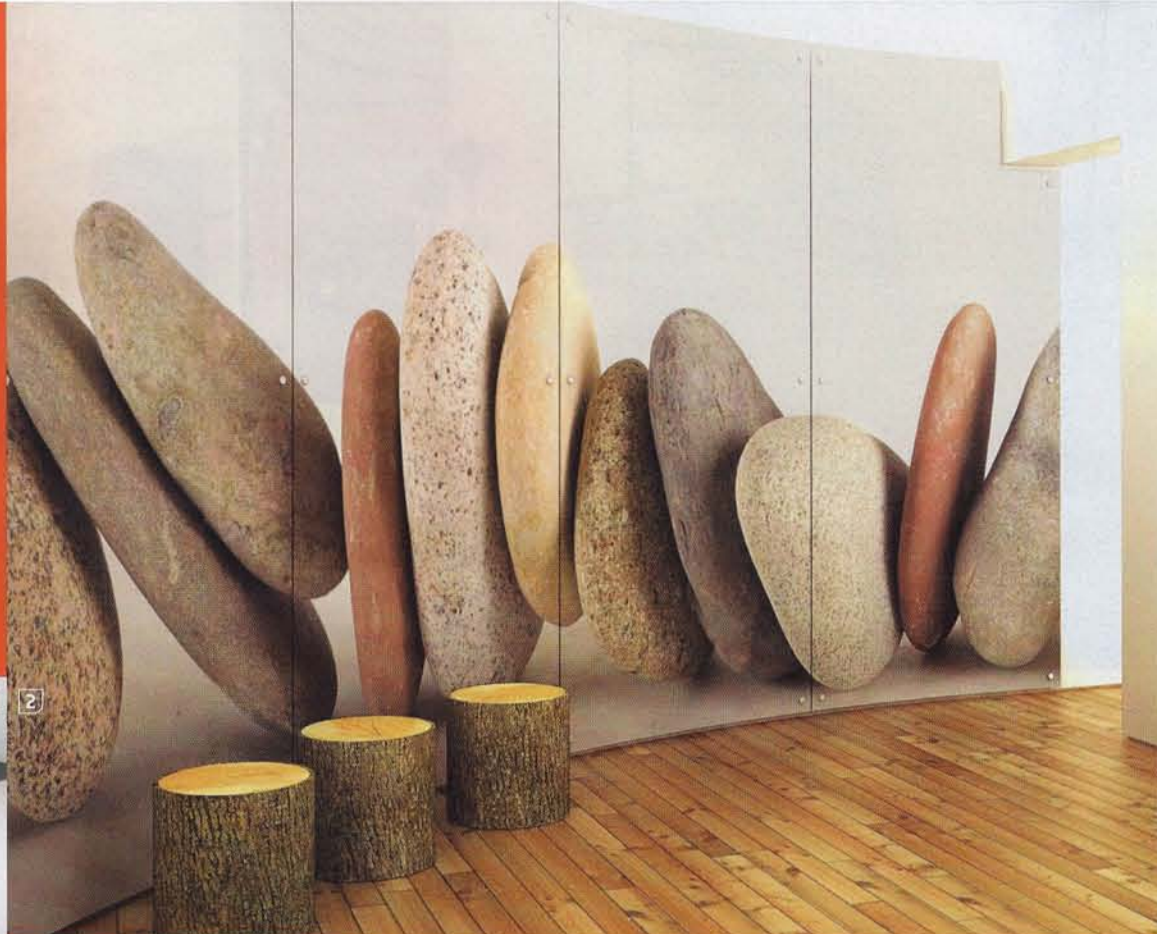

1

2

artistic license

Any excuse to add graphic punch

6

5

4

1. Limited-Edition ArtDoor with an image of an original oil painting on environmentally engineered solid-core wood by **Sargam Griffin**. circle 696
2. Nature Gallery high-resolution photographic interlayer panel in resin by **3form**. circle 697
3. ImPrinted Travel series plywood wall and ceiling panels with digitally printed designs by **TMC Furniture**. circle 698
4. Farmboy Fine Arts' New Realism roller shades in Splendor by **Hunter Douglas Hospitality**. circle 699
5. Culinara door in tempered, acid-etched Satinato white glass with etched cooking-related text by **Bartels USA**. circle 700
6. Graphica modular partition in steel by **Motusmentis**. circle 701 ➔

buildingproducts