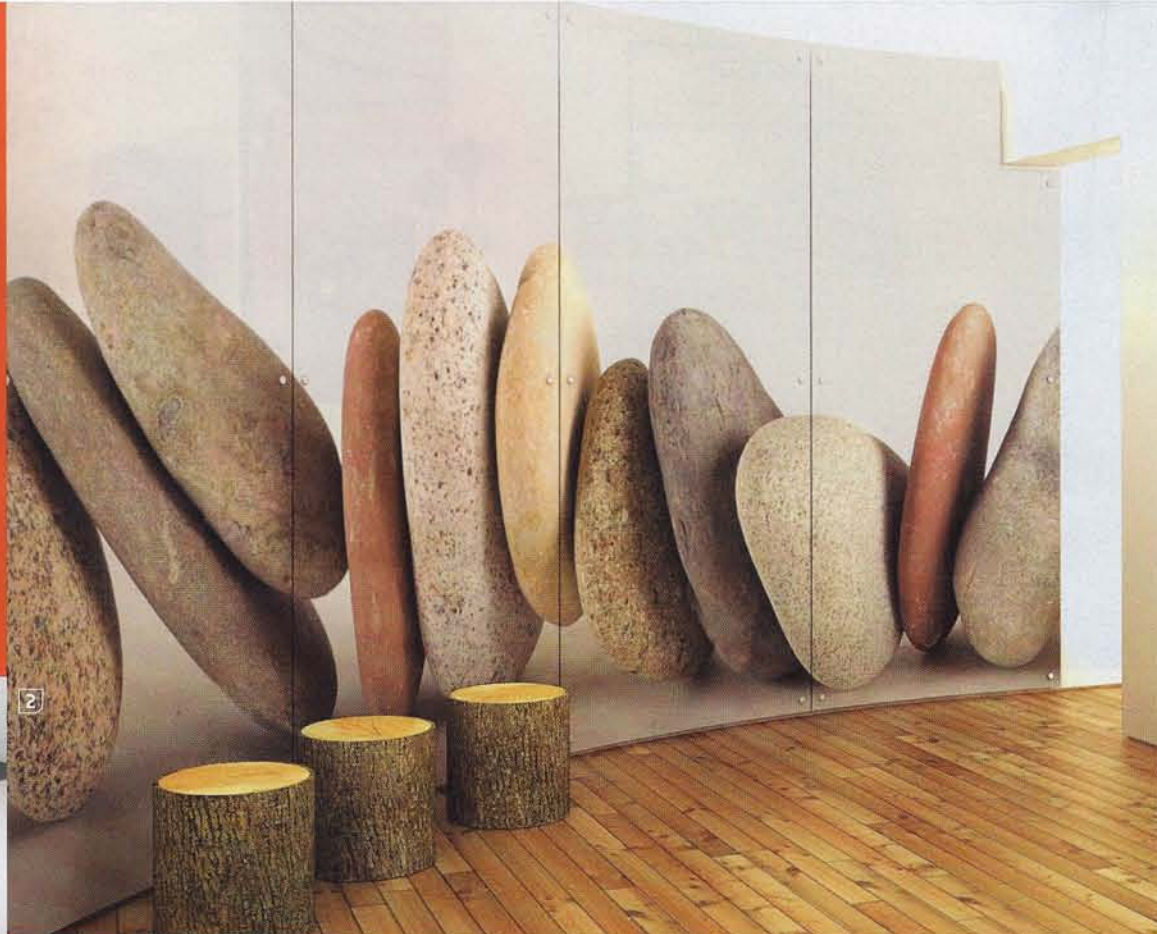

# INTERIOR DESIGN®

OCTOBER 31  
2011

market tabloid  
*cool for stools*

1

2

## artistic license

Any excuse to add graphic punch

6

1. Limited-Edition ArtDoor with an image of an original oil painting on environmentally engineered solid-core wood by **Sargam Griffin**. circle 696
2. Nature Gallery high-resolution photographic interlayer panel in resin by **3form**. circle 697
3. ImPrinted Travel series plywood wall and ceiling panels with digitally printed designs by **TMC Furniture**. circle 698
4. Farmboy Fine Arts' New Realism roller shades in Splendor by **Hunter Douglas Hospitality**. circle 699
5. Culinara door in tempered, acid-etched Satinato white glass with etched cooking-related text by **Bartels USA**. circle 700
6. Graphica modular partition in steel by **Motusmentis**. circle 701 ➔