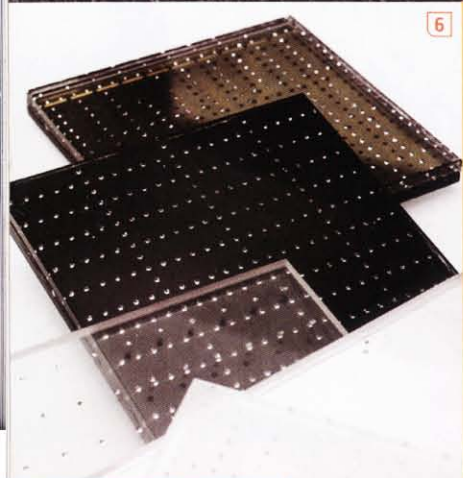

## natty neutrals

Meeting at the intersection of subtle and sharp

1. Geometric Series architectural panels in North American hardwood plywood with maple veneer by **Ode Creative**, circle 819
2. Platinum Elements laminated architectural glass by **Bendheim**, circle 820
3. Fused Metal panels in diamond-finish stainless steel by **Forms+Surfaces**, circle 821
4. Endless Interlayers laminated glass by **Galaxy Glass & Stone**, circle 822
5. Scott Eunson and Françoise Turner-Larcade's custom Palm Sculpted door in solid plywood with light-gray stain by **Roseland Art & Decoration**, circle 823
6. Crystal laminated architectural glass with Swarovski crystals by **Carvart**, circle 824
7. Scrimshaw mirror-surface laminated glass by **Pulp Studio**, circle 825
8. Flatiron Series decorative surfacing in burlap, limestone, metals, and pigment by **Art Space**, circle 826
9. Hex & Herringbone small herringbone floor/wall tiles of Italian and Spanish marble in Seta Nera by **Nemo Tile**, circle 827
10. Coulisce Sicilia XL pleated Trevira blind in sand by **Lutron**, circle 828 ➤