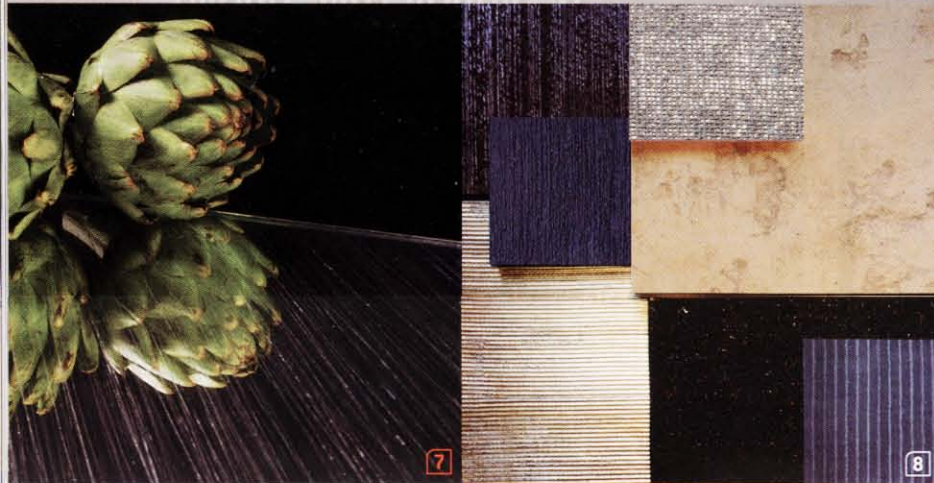

INTERIOR DESIGN[®]

MAY 31
2014

in living color

750+ products!

natty neutrals

Meeting at the intersection of subtle and sharp

1. Geometric Series architectural panels in North American hardwood plywood with maple veneer by **Ode Creative**, circle 819
2. Platinum Elements laminated architectural glass by **Bendheim**, circle 820
3. Fused Metal panels in diamond-finish stainless steel by **Forms+Surfaces**, circle 821
4. Endless Interlayers laminated glass by **Galaxy Glass & Stone**, circle 822
5. Scott Eunson and Françoise Turner-Larcade's custom Palm Sculpted door in solid plywood with light-gray stain by **Roseland Art & Decoration**, circle 823
6. Crystal laminated architectural glass with Swarovski crystals by **Carvart**, circle 824
7. Scrimshaw mirror-surface laminated glass by **Pulp Studio**, circle 825
8. Flatiron Series decorative surfacing in burlap, limestone, metals, and pigment by **Art Space**, circle 826
9. Hex & Herringbone small herringbone floor/wall tiles of Italian and Spanish marble in Seta Nera by **Nemo Tile**, circle 827
10. Coulisce Sicilia XL pleated Trevira blind in sand by **Lutron**, circle 828 ➤