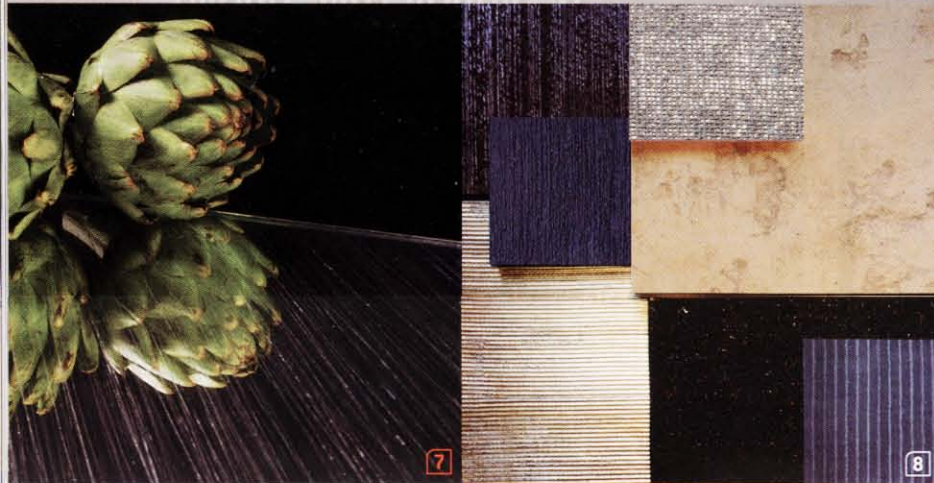

natty neutrals

Meeting at the intersection of subtle and sharp