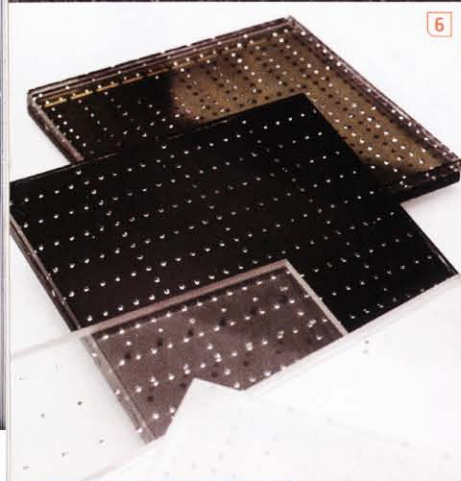

INTERIOR DESIGN[®]

MAY 31
2014

in living color

750+ products!

natty neutrals

Meeting at the intersection of subtle and sharp

1. Geometric Series architectural panels in North American hardwood plywood with maple veneer by **Ode Creative**, circle 819
2. Platinum Elements laminated architectural glass by **Bendheim**, circle 820
3. Fused Metal panels in diamond-finish stainless steel by **Forms+Surfaces**, circle 821
4. Endless Interlayers laminated glass by **Galaxy Glass & Stone**, circle 822
5. Scott Eunson and Françoise Turner-Larcade's custom Palm Sculpted door in solid plywood with light-gray stain by **Roseland Art & Decoration**, circle 823
6. Crystal laminated architectural glass with Swarovski crystals by **Carvart**, circle 824
7. Scrimshaw mirror-surface laminated glass by **Pulp Studio**, circle 825
8. Flatiron Series decorative surfacing in burlap, limestone, metals, and pigment by **Art Space**, circle 826
9. Hex & Herringbone small herringbone floor/wall tiles of Italian and Spanish marble in Seta Nera by **Nemo Tile**, circle 827
10. Coulisce Sicilia XL pleated Trevira blind in sand by **Lutron**, circle 828 ➤